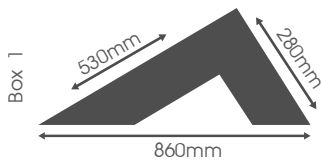

PUBLIC SEATING

5 Seater
2930mm W x 680mm D x 780mm H

4 Seater
2360mm W x 680mm D x 780mm H

L Shaped Seat/Back: 1.5mm Steel

Arms & Legs:
1.2mm Steel Tube

Black Cross Beam:
1.8mm Steel Tube

3 Seater
1800mm W x 680mm D x 780mm H

2 Seater
1200mm W x 680mm D x 780mm H

PUBLIC SEATING

2 Seater

1200mm W x 680mm D x 780mm H

Seats:

Net Weight - 8kg
Gross Weight - 8.5kg

2 Seater - Pole

Height - 130mm
Depth - 120mm
Width - 1250mm
Net Weight - 4kg
Gross Weight - 4.5kg

Arms & Legs - 2 per box

Height - 350mm
Depth - 620mm
Width - 120mm
Net Weight - 7kg
Gross Weight - 7.5kg

3 Seater

1800mm W x 680mm D x 780mm H

Seats:

Net Weight - 21kg
Gross Weight - 21.5kg

2 Seater - Pole

Height - 110mm
Depth - 85mm
Width - 1830mm
Net Weight - 6kg
Gross Weight - 6.5kg

Arms & Legs - 2 per box

Height - 360mm
Depth - 80mm
Width - 630mm
Net Weight - 7kg
Gross Weight - 7.5kg

4 Seater

2360mm W x 680mm D x 780mm H

Seats:

Net Weight - 28kg
Gross Weight - 28.5kg

2 Seater - Pole

Height - 110mm
Depth - 85mm
Width - 2400mm
Net Weight - 8kg
Gross Weight - 8.5kg