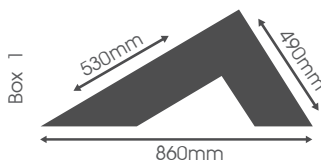

2 Seater
1200mm W x 680mm D x 780mm H

PUBLIC SEATING

2 Seater

1200mm W x 680mm D x 780mm H

Seats:

Net Weight - 8kg
Gross Weight - 8.5kg

2 Seater - Pole

Height - 130mm
Depth - 120mm
Width - 1250mm
Net Weight - 4kg
Gross Weight - 4.5kg

Arms & Legs - 2 per box

Height - 350mm
Depth - 620mm
Width - 120mm
Net Weight - 7kg
Gross Weight - 7.5kg

3 Seater

1800mm W x 680mm D x 780mm H

Seats:

Net Weight - 21kg
Gross Weight - 21.5kg

2 Seater - Pole

Height - 110mm
Depth - 85mm
Width - 1830mm
Net Weight - 6kg
Gross Weight - 6.5kg

Arms & Legs - 2 per box

Height - 360mm
Depth - 80mm
Width - 630mm
Net Weight - 7kg
Gross Weight - 7.5kg

4 Seater

2360mm W x 680mm D x 780mm H

Seats:

Net Weight - 28kg
Gross Weight - 28.5kg

2 Seater - Pole

Height - 110mm
Depth - 85mm
Width - 2400mm
Net Weight - 8kg
Gross Weight - 8.5kg

Arms & Legs - 2 per box

Height - 360mm
Depth - 80mm
Width - 620mm
Net Weight - 7kg
Gross Weight - 7.5kg

5 Seater

2930mm W x 680mm D x 780mm H

Seats:

Net Weight - 8kg
Gross Weight - 8.5kg

2 Seater - Pole

Height - 110mm
Depth - 85mm
Width - 2960mm
Net Weight - 10kg
Gross Weight - 11kg