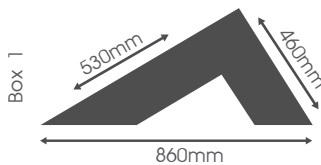

2 Seater
1200mm W x 680mm D x 780mm H

PUBLIC SEATING

2 Seater

1200mm W x 680mm D x 780mm H

Seats:

Net Weight - 8kg
Gross Weight - 8.5kg

2 Seater - Pole

Height - 130mm
Depth - 120mm
Width - 1250mm
Net Weight - 4kg
Gross Weight - 4.5kg

Arms & Legs - 2 per box

Height - 350mm
Depth - 620mm
Width - 120mm
Net Weight - 7kg
Gross Weight - 7.5kg

3 Seater

1800mm W x 680mm D x 780mm H

Seats:

Net Weight - 21kg
Gross Weight - 21.5kg

2 Seater - Pole

Height - 110mm
Depth - 85mm
Width - 1830mm
Net Weight - 6kg
Gross Weight - 6.5kg

Arms & Legs - 2 per box

Height - 360mm
Depth - 80mm
Width - 630mm
Net Weight - 7kg
Gross Weight - 7.5kg

4 Seater

2360mm W x 680mm D x 780mm H

Seats:

Net Weight - 28kg
Gross Weight - 28.5kg

2 Seater - Pole

Height - 110mm
Depth - 85mm
Width - 2400mm
Net Weight - 8kg
Gross Weight - 8.5kg

Arms & Legs - 2 per box

Height - 360mm
Depth - 80mm
Width - 620mm
Net Weight - 7kg
Gross Weight - 7.5kg

5 Seater

2930mm W x 680mm D x 780mm H

Seats:

Net Weight - 8kg
Gross Weight - 8.5kg

2 Seater - Pole

Height - 110mm
Depth - 85mm
Width - 2960mm
Net Weight - 10kg
Gross Weight - 11kg