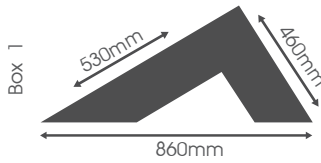

PUBLIC SEATING

5 Seater
2930mm W x 680mm D x 780mm H

4 Seater
2360mm W x 680mm D x 780mm H

L Shaped Seat/Back: 1.5mm Steel

Arms & Legs:
1.2mm Steel Tube

Black Cross Beam:
1.8mm Steel Tube

3 Seater
1800mm W x 680mm D x 780mm H

2 Seater
1200mm W x 680mm D x 780mm H

PUBLIC SEATING

2 Seater

1200mm W x 680mm D x 780mm H

Seats:

Net Weight - 8kg
Gross Weight - 8.5kg

2 Seater - Pole

Height - 130mm
Depth - 120mm
Width - 1250mm
Net Weight - 4kg
Gross Weight - 4.5kg

Arms & Legs - 2 per box

Height - 350mm
Depth - 620mm
Width - 120mm
Net Weight - 7kg
Gross Weight - 7.5kg

3 Seater

1800mm W x 680mm D x 780mm H

Seats:

Net Weight - 21kg
Gross Weight - 21.5kg

2 Seater - Pole

Height - 110mm
Depth - 85mm
Width - 1830mm
Net Weight - 6kg
Gross Weight - 6.5kg

Arms & Legs - 2 per box

Height - 360mm
Depth - 80mm
Width - 630mm
Net Weight - 7kg
Gross Weight - 7.5kg

4 Seater

2360mm W x 680mm D x 780mm H

Seats:

Net Weight - 28kg
Gross Weight - 28.5kg

2 Seater - Pole

Height - 110mm
Depth - 85mm
Width - 2400mm
Net Weight - 8kg
Gross Weight - 8.5kg